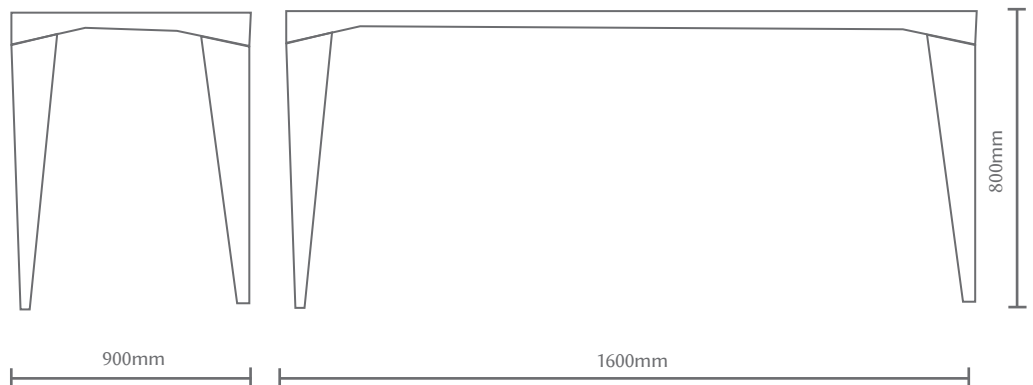

classique

connor

pictured as table

connor

Entirely made of solid American Ash, the Connor Dining Table translates attention-to-detail effortlessly and with great finesse. The softened edges and Matte finishes easily reveal the craftsman's expertise.

Contact us for more information.

measurements

L 1600mm, 2000mm, 2200mm, 2400mm, 2700mm
D 900mm, 1000mm, 1100mm
H 750mm

specifications

Wood: Solid American Ash
Colour: Nero Grey
Finish: 10% Matt

designed + made in new zealand